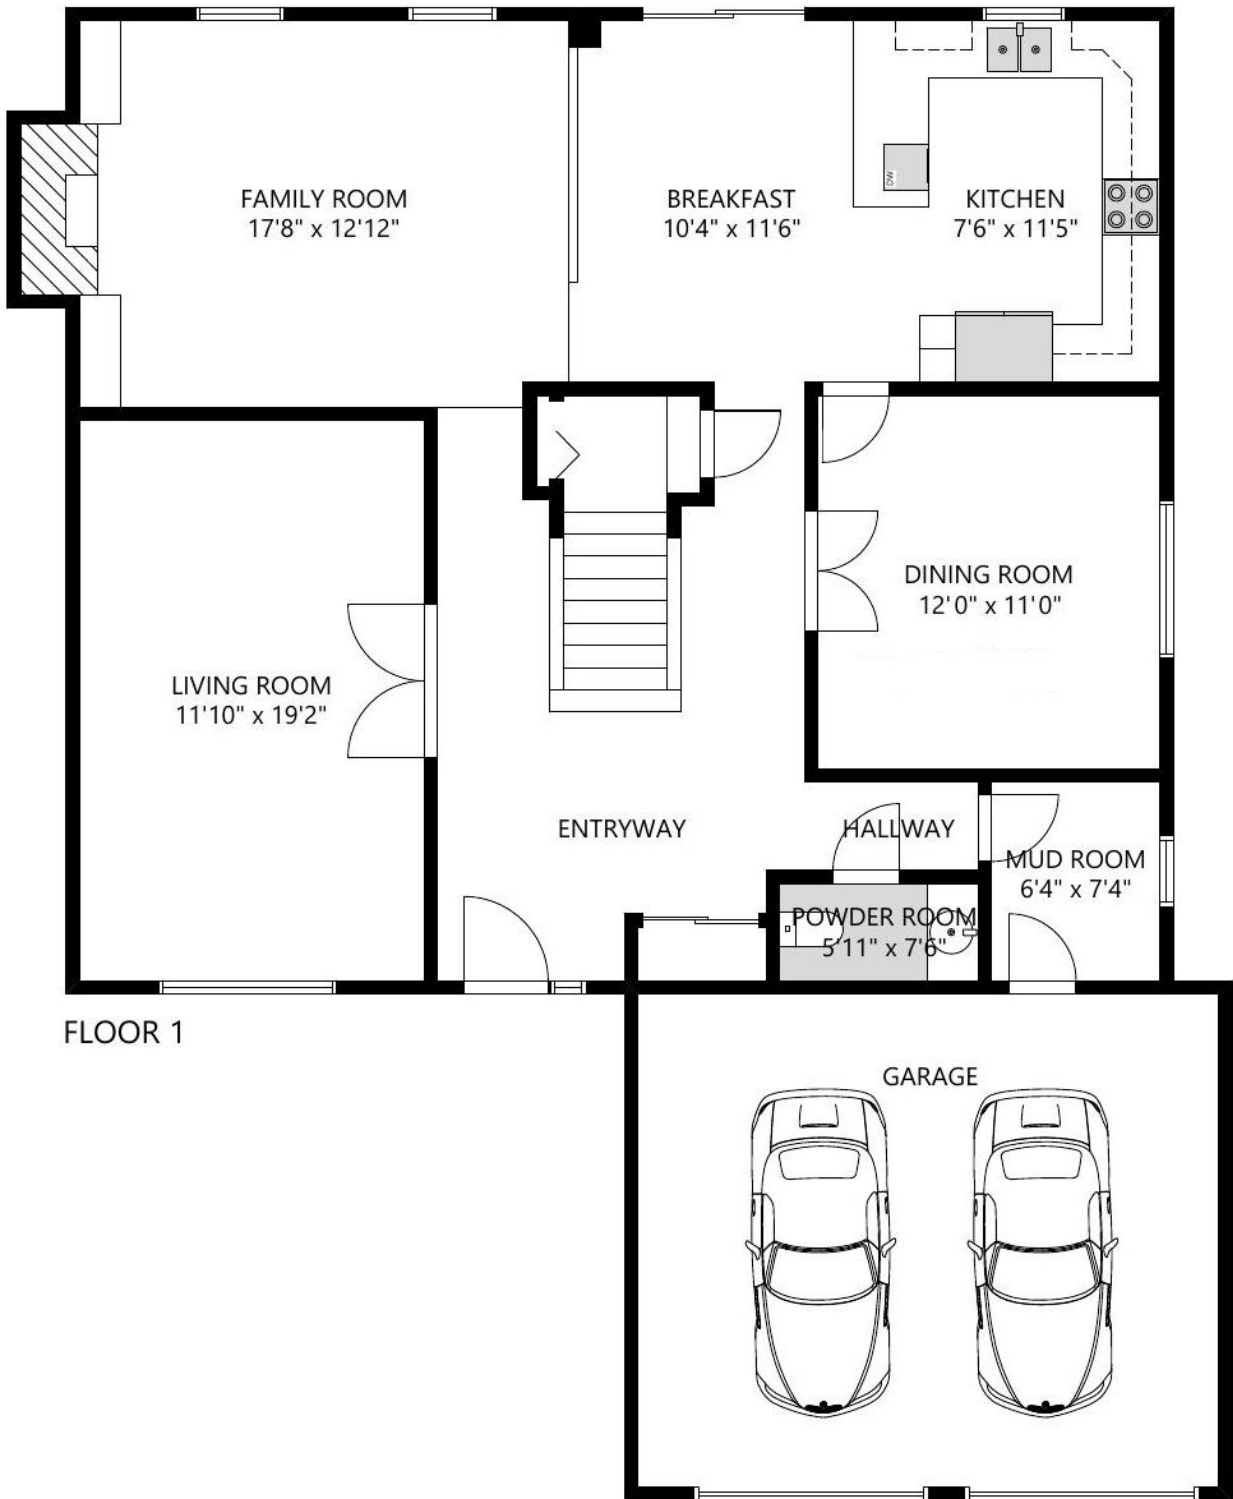

927 Newcastle Street, Kingston, ON

SIZE AND DIMENSIONS ARE APPROXIMATE, ACTUAL MAY VARY.

927 Newcastle Street, Kingston, ON

SIZE AND DIMENSIONS ARE APPROXIMATE, ACTUAL MAY VARY.

927 Newcastle Street, Kingston, ON

FLOOR 2

SIZE AND DIMENSIONS ARE APPROXIMATE, ACTUAL MAY VARY.

927 Newcastle Street, Kingston, ON

SIZE AND DIMENSIONS ARE APPROXIMATE, ACTUAL MAY VARY.