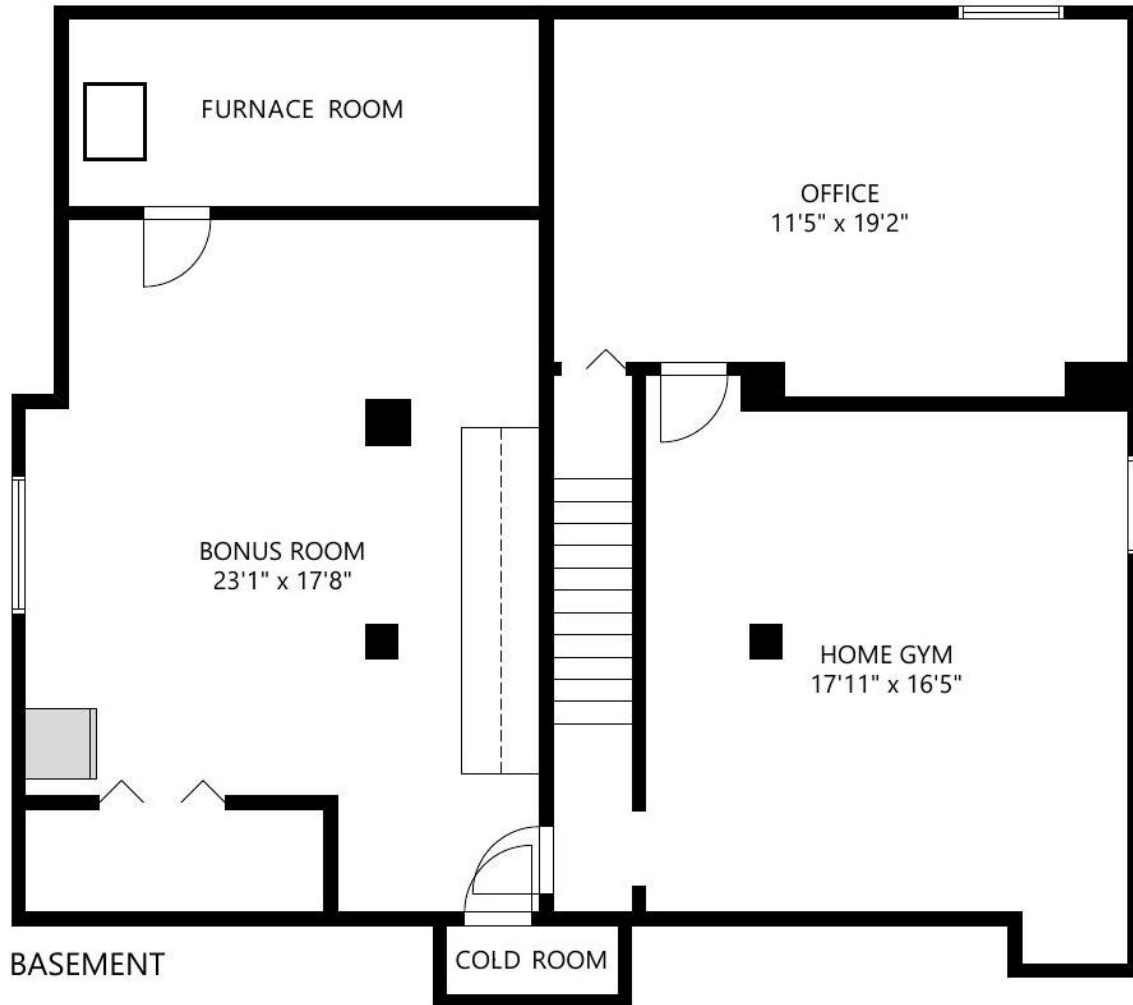

927 Newcastle Street, Kingston, ON

SIZE AND DIMENSIONS ARE APPROXIMATE, ACTUAL MAY VARY.

927 Newcastle Street, Kingston, ON

SIZE AND DIMENSIONS ARE APPROXIMATE, ACTUAL MAY VARY.

927 Newcastle Street, Kingston, ON

FLOOR 2

SIZE AND DIMENSIONS ARE APPROXIMATE, ACTUAL MAY VARY.

927 Newcastle Street, Kingston, ON

SIZE AND DIMENSIONS ARE APPROXIMATE, ACTUAL MAY VARY.