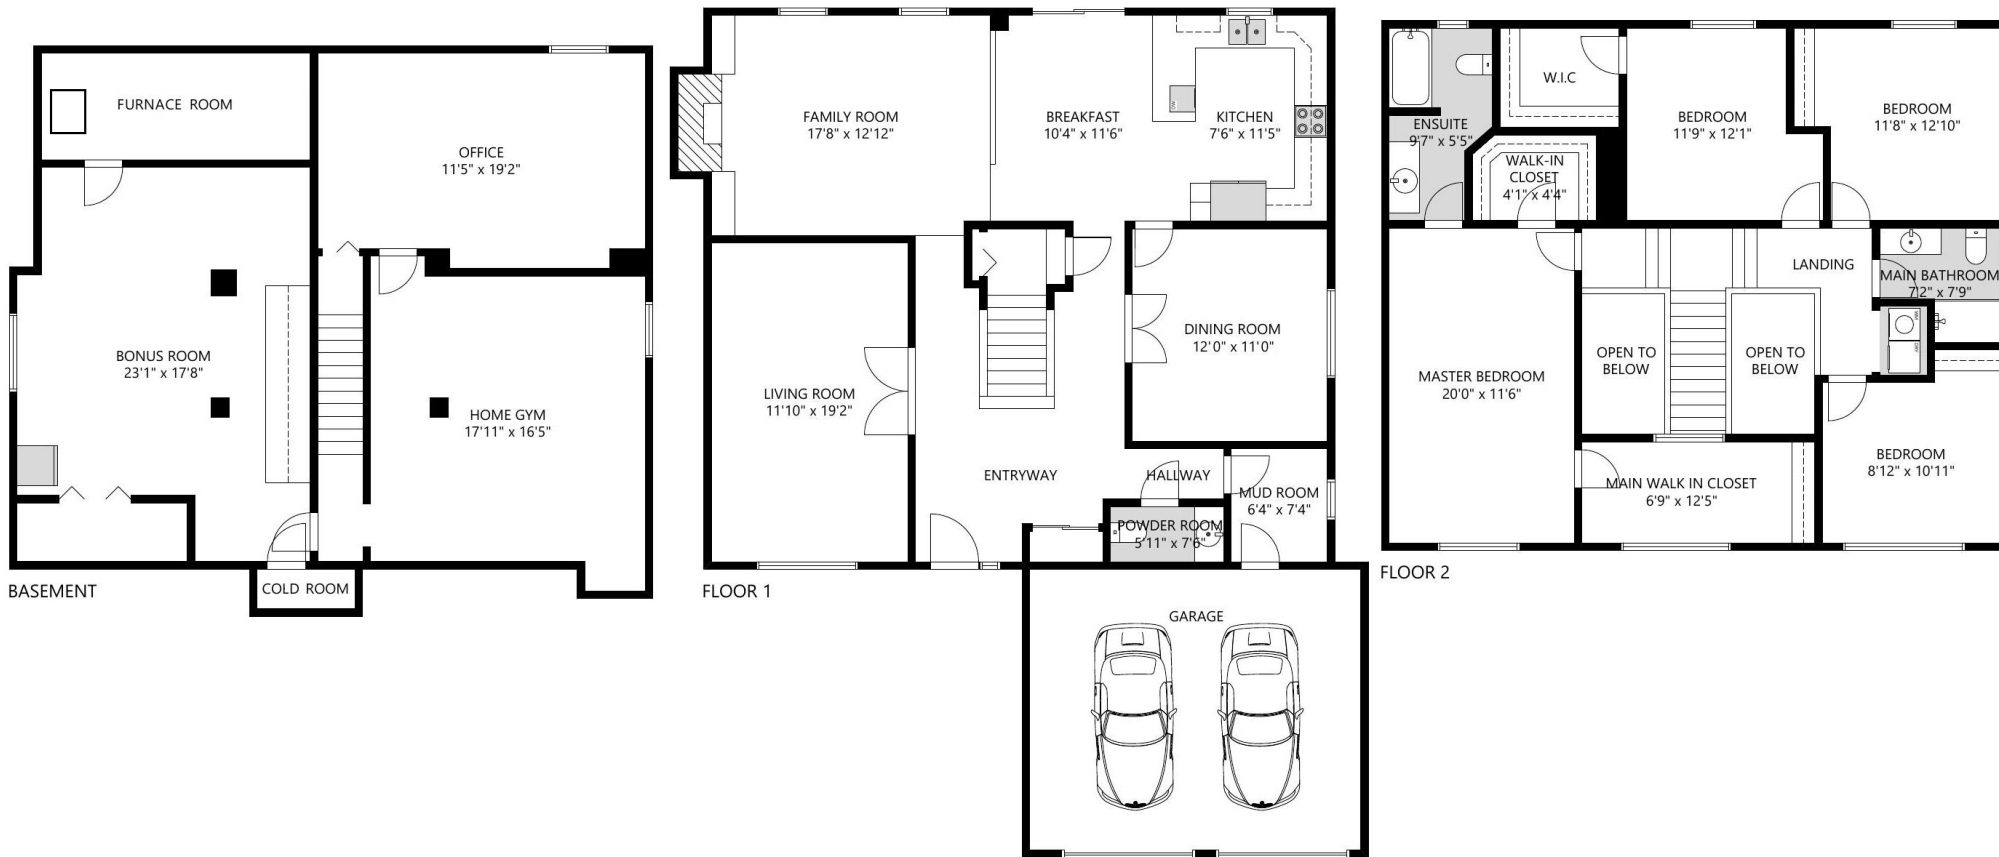

927 Newcastle Street, Kingston, ON

SIZE AND DIMENSIONS ARE APPROXIMATE, ACTUAL MAY VARY.

927 Newcastle Street, Kingston, ON

SIZE AND DIMENSIONS ARE APPROXIMATE, ACTUAL MAY VARY.

927 Newcastle Street, Kingston, ON

FLOOR 2

SIZE AND DIMENSIONS ARE APPROXIMATE, ACTUAL MAY VARY.

927 Newcastle Street, Kingston, ON

SIZE AND DIMENSIONS ARE APPROXIMATE, ACTUAL MAY VARY.